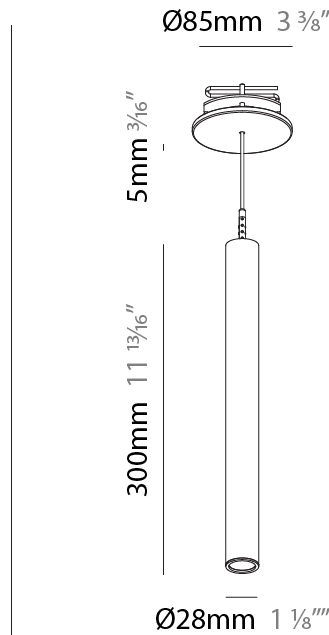

ELECTRICAL

Lamp Type: LED (Zhaga Standard)
Input Wattage (W): 6.6
Total Output Wattage (W): 6
Dimming: Tri-Mode (Non-Dimming and Phase Dimming (120Vac only) and 0-10V Dimming)
Driver Included: Yes
Driver Location: External
Driver Type: Constant Current - Universal
Driver Class: Class 2
Housing: ENCP3 w/Quick Connect
Input Voltage (V): 120 - 277
Constant Current (MA): 500

LED

Number of LEDs: 1
Color Temperature (°K): 2700 / 3000 / 4000
Max. Delivered Lumen (lm): 330 / 360 / 380
CRI: >90 CRI
Lamp Life (hrs): 50000
Upon Request: ***3500K available in minimum quantities (larger quantities upon request)

OPTICAL

Optic°: 24 / 32 / 58

RATINGS AND CERTIFICATIONS

Certified By: Certified for North American Standards

© 2024, T 1800-388-3382, F 416-247-9319, www.zaneen.com

Available for International specifications by adding 'INT' at the end of the existing Model #. For assistance on 'custom' specifications, contact zteam@zaneen.com. In a constant effort to supply the best product, we reserve the right to change specifications or materials without notice. The most recent specification sheets are found at zaneen.com